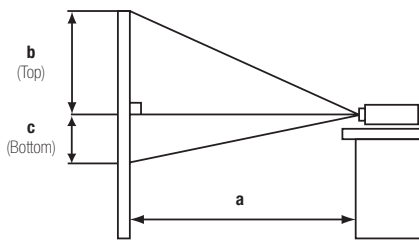

CP-WX30LWN

3LCD multi-purpose projector, 3000 ANSI lumens, 10000:1 contrast ratio, WXGA (1280 x 800) resolution

HITACHI
Inspire the Next

Technical Specifications

- **a:** Projection distance
- **b:** Lens centre to the higher edge of the screen
- **c:** Lens centre to the lower edge of the screen

IMAGE SIZE 16:10 (FROM PROJECTOR'S LENS END)

Screen size (diagonal)	HxV		Projection distance (a)		Screen height (cm)	
	m	m	Wide (m)	Tele (m)	b (top)	c (bottom)
30" (0.8 m)	0.6	0.4	0.9	1.1	3	38
50" (1.3 m)	1.1	0.7	1.6	1.9	5	63
80" (2.0 m)	1.7	1.1	2.6	3.1	8	100
100" (2.5 m)	2.2	1.3	3.2	3.8	10	125
120" (3.0 m)	2.6	1.6	3.8	4.6	12	150
150" (3.8 m)	3.2	2.0	4.8	5.8	14	188
200" (5.0 m)	4.3	2.7	6.4	7.7	19	250
250" (6.3 m)	5.4	3.4	8.0	9.7	24	313
300" (7.6 m)	6.5	4.0	9.6	11.6	29	375

IMAGE SIZE 16:9 (FROM PROJECTOR'S LENS END)

Screen size (diagonal)	HxV		Projection distance (a)		Screen height (cm)	
	m	m	Wide (m)	Tele (m)	b (top)	c (bottom)
30" (0.8 m)	0.7	0.4	1.0	1.2	1	36
50" (1.3 m)	1.1	0.6	1.6	2.0	1	61
80" (2.0 m)	1.8	1.0	2.6	3.2	2	97
100" (2.5 m)	2.2	1.2	3.3	4.0	3	122
120" (3.0 m)	2.7	1.5	4.0	4.8	4	146
150" (3.8 m)	3.3	1.9	4.9	5.9	4	182
200" (5.0 m)	4.4	2.5	6.6	7.9	6	243
250" (6.3 m)	5.5	3.1	8.3	9.9	7	304
300" (7.6 m)	6.6	3.7	9.9	11.9	9	365

OPTICAL

Panel Size	15mm (0.59 inches), 16:10 Aspect Ratio
Panel Structure	3LCD
Resolution	WXGA (1280 x 800)
Light Output (Brightness) ANSI Lumens	3000 (Normal)
Contrast Ratio	10000:1
Lamp Life (Hours)	10000 (Normal), 5000 (Whisper mode*)
Lens	Built-in
Lens Zoom	Manual Zoom x 1.2
Lens Focus	Manual Focus
Projection Lens F Number	F = 19 – 23
Throw Distance	0.9 – 11.6m
Distance to Width Ratio	1.5 (WIDE), 1.8 (TELE)
Display Size Diagonal	30 – 300 inches

FEATURES