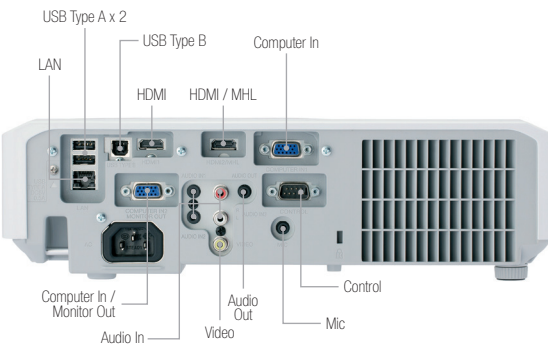

CP-WX30LWN

3LCD multi-purpose projector, 3000 ANSI lumens, 10000:1 contrast ratio, WXGA (1280 x 800) resolution

HITACHI
Inspire the Next

Technical Specifications

- **a:** Projection distance
- **b:** Lens centre to the higher edge of the screen
- **c:** Lens centre to the lower edge of the screen

IMAGE SIZE 16:10 (FROM PROJECTOR'S LENS END)

Screen size (diagonal)	HxV		Projection distance (a)		Screen height (cm)	
	m	m	Wide (m)	Tele (m)	b (top)	c (bottom)
30" (0.8 m)	0.6	0.4	0.9	1.1	3	38
50" (1.3 m)	1.1	0.7	1.6	1.9	5	63
80" (2.0 m)	1.7	1.1	2.6	3.1	8	100
100" (2.5 m)	2.2	1.3	3.2	3.8	10	125
120" (3.0 m)	2.6	1.6	3.8	4.6	12	150
150" (3.8 m)	3.2	2.0	4.8	5.8	14	188
200" (5.0 m)	4.3	2.7	6.4	7.7	19	250
250" (6.3 m)	5.4	3.4	8.0	9.7	24	313
300" (7.6 m)	6.5	4.0	9.6	11.6	29	375

IMAGE SIZE 16:9 (FROM PROJECTOR'S LENS END)

Screen size (diagonal)	HxV		Projection distance (a)		Screen height (cm)	
	m	m	Wide (m)	Tele (m)	b (top)	c (bottom)
30" (0.8 m)	0.7	0.4	1.0	1.2	1	36
50" (1.3 m)	1.1	0.6	1.6	2.0	1	61
80" (2.0 m)	1.8	1.0	2.6	3.2	2	97
100" (2.5 m)	2.2	1.2	3.3	4.0	3	122
120" (3.0 m)	2.7	1.5	4.0	4.8	4	146
150" (3.8 m)	3.3	1.9	4.9	5.9	4	182
200" (5.0 m)	4.4	2.5	6.6	7.9	6	243
250" (6.3 m)	5.5	3.1	8.3	9.9	7	304
300" (7.6 m)	6.6	3.7	9.9	11.9	9	365

OPTICAL

Panel Size	15mm (0.59 inches), 16:10 Aspect Ratio
Panel Structure	3LCD
Resolution	WXGA (1280 x 800)
Light Output (Brightness) ANSI Lumens	3000 (Normal)
Contrast Ratio	10000:1
Lamp Life (Hours)	10000 (Normal), 5000 (Whisper mode*)
Lens	Built-in
Lens Zoom	Manual Zoom x 1.2
Lens Focus	Manual Focus
Projection Lens F Number	F = 19 – 23
Throw Distance	0.9 – 11.6m
Distance to Width Ratio	1.5 (WIDE), 1.8 (TELE)
Display Size Diagonal	30 – 300 inches

FEATURES